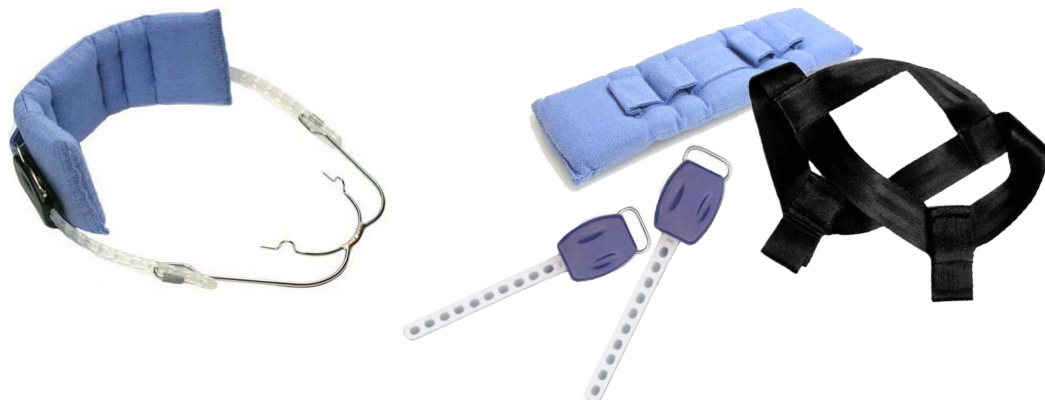

Headgear

Headgear Accessories

Headgear Straps/Neck Pads

Description	Quantity	PART NUMBER
Neck Pad, Denim	5/pkg	55-4400-0030
Neck Pad, Black	5/pkg	55-4400-0027
High-Pull Strap Black	each	SPECIAL ORDER

Safety Modules

Description	Quantity	PART NUMBER
Safety Modules Dark Blue	5/pkg	55-0400-0022

Protraction Face Mask

Description	Quantity	PART NUMBER
Protraction Face Mask	each	55-4004-0021

Facebow Stops

Description	Quantity	PART NUMBER
Facebow Stops, .045	2/pkg	66-0223-0013