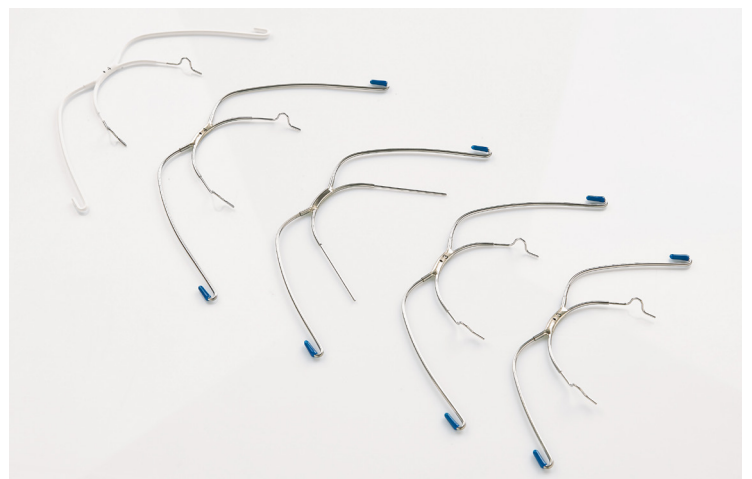

.045 Facebows		Outer Bow Size	Extra Short	Short
SHORT/EXTRA SHORT (PLASTIC COATED)		Universal	—	62-22UN-0000
		Size 2	62-1220-0000	—
		Size 3	62-1230-0000	62-2230-0000
		Size 4	62-1240-0000	62-2240-0000
		Size 5	62-1250-0000	62-2250-0000